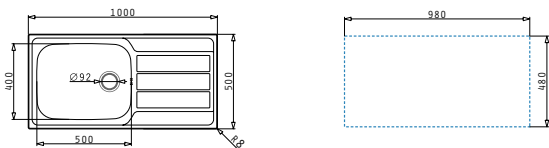

ATHENA DIAMOND (100X50) 1B 1D

Sink dimensions: 1000 x 500mm
 Bowl dimensions: 500 x 400 x 210mm
 Minimum base unit: **60cm**
 Bowl overflow

| Finish | Ar. number | Bowl position | Waste valve | Price |
|--|------------------|----------------------------|-------------|----------------|
|  DIAMOND | 107172701 | Reversible No tap holes | Ø92mm | 000,00€ |